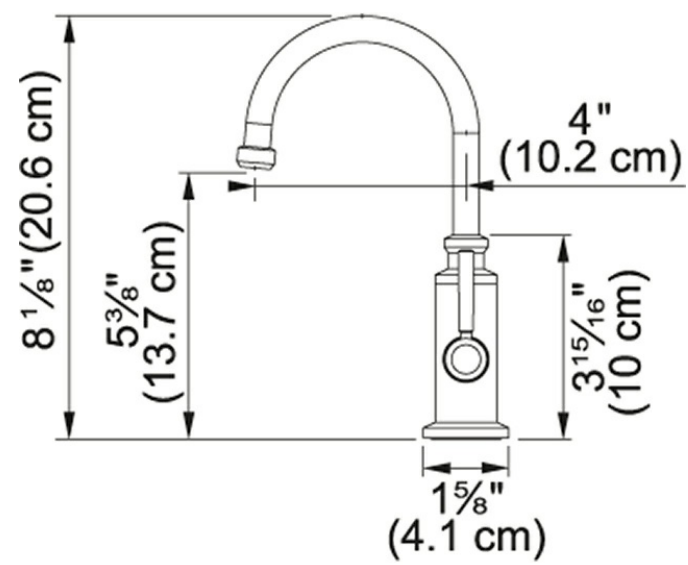

Product Picture

Technical Drawing

Product Information

Version	Cold Water Dispenser
Flow Rate	0.5 gpm
Spray Type	Stream
Faucet Operation	Side Lever
Spout Swivel Range	360 °
Where to buy	Showroom
Countertop hole diameter	32